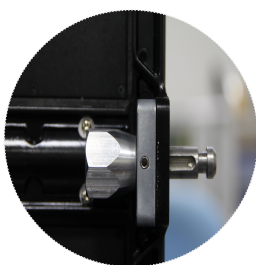

AeroV Rental Series

P2.6/P2.98/P3.9/P4.8/P6.25

- Wide application: it can be used for any rental application of stage show, such as main screen, side screen and arc screen.
- Light-weight and smart size: each cabinet size is 500mmx500mmx60mm, weight 8kg.
- Easy and fast for both installation and dismantlement without any tools. It takes only 10 seconds for assembly, hanging, pile up and fix installation available.
- High structure performance, great dissipation performance and high wind resistance level.
- Both indoor and outdoor series are compatible. Indoor black-face SMD with high contrast and outdoor SMD with IP65 for strong waterproof design.

- High Contrast
- High Brightness
- High Refresh Rate
- No Noise
- Low Power Consumption
- Low Light Pollution

side-lock