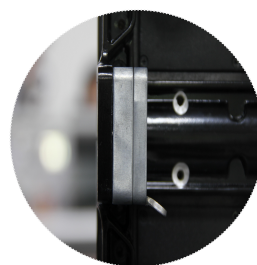

female socket